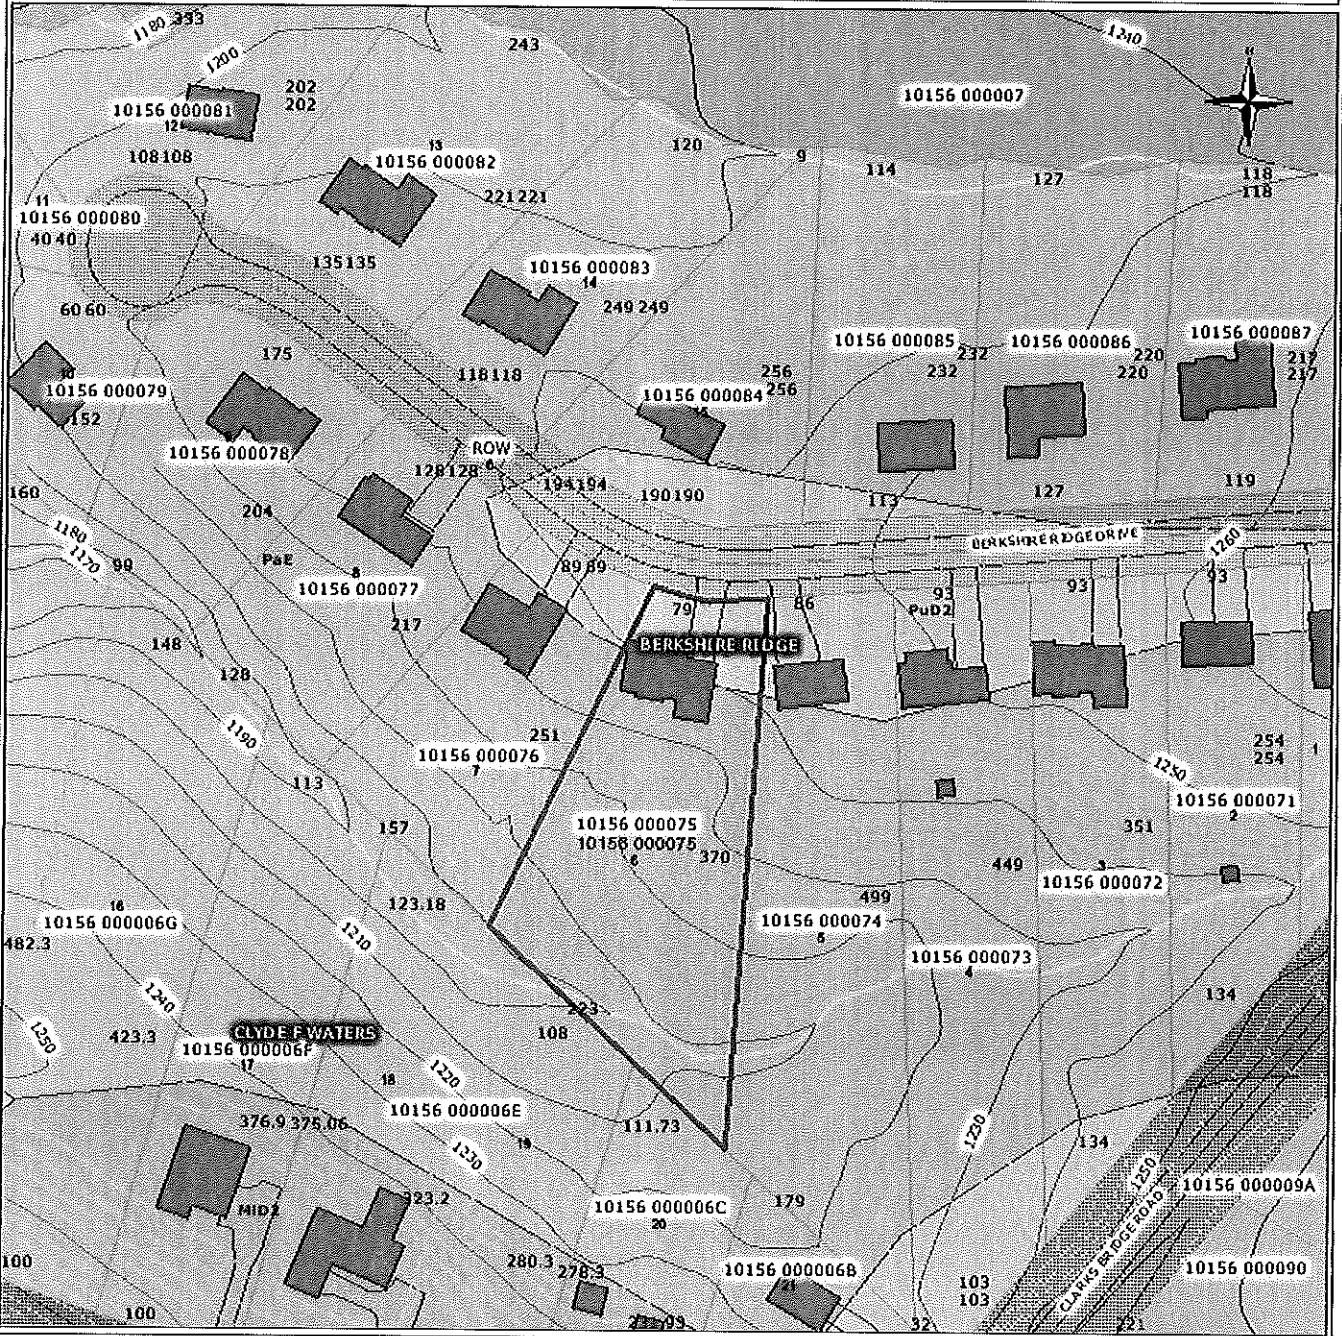

### Hall County GIS 3859 Berkshire Ridge Drive

### Gainesville - Hall County GIS

Map printed on: Thu Sep 03 09:03:48 2009

0 62ft

Disclaimer: HALL COUNTY GOVERNMENT AND THE CITY OF GAINESVILLE MAKE NO WARRANTIES, EXPRESSED OR IMPLIED, INCLUDING IMPLIED WARRANTIES OF MERCHANTABILITY AND FITNESS FOR PURPOSE, CONCERNING THE ACCURACY, COMPLETENESS, RELIABILITY, OR SUITABILITY OF THIS DATA. FURTHERMORE, HALL COUNTY GOVERNMENT AND THE CITY OF GAINESVILLE ASSUME NO LIABILITY WHATSOEVER ASSOCIATED WITH THE USE OR MISUSE OF SUCH DATA. ANY INTERPRETATION OR CONCLUSIONS FROM THE DATA ARE THE RESPONSIBILITY OF THE USER..